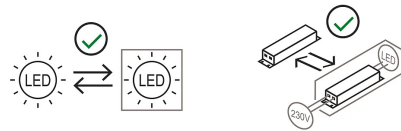

Certifications