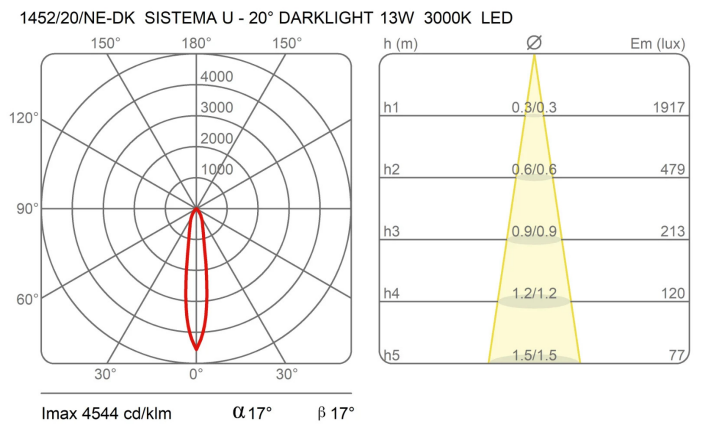

Certifications

Photometric curves