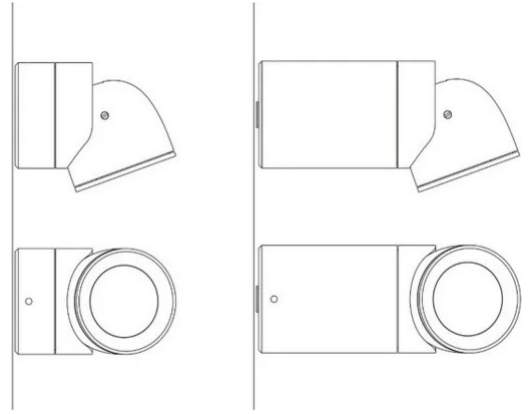

Sistema U

Narrow beam - length 17 cm

Studio Natural

colors

Typology Spotlight Ceiling

Utilisation Indoor

230V 13 W 1950 lm

direct light

Direct-light spotlight that can be oriented thanks to a special adjustable joint. Painted aluminium structure. LED light source with different light beams optics.

Integrated driver (cod. 1452)

Remote driver (cod. 1452/J)

Award

Family Sistema U
 Typology Spotlight Ceiling
 Utilisation Indoor

Dimensions

Profondità 17 cm
 Diameter 7 cm
 Weight 0.5 Kg

Materials

Structure aluminium Diffuser polycarbonate

Voltage	230V	Watt	13 W
Power unit	Included	Lumen	1950 lm
Mounting Power Supply	Indoor	CRI	>80
Power supply	Electronic power supply	Duration	50000 h
Non dimmable		CCT	3000 K
		Energy class	D