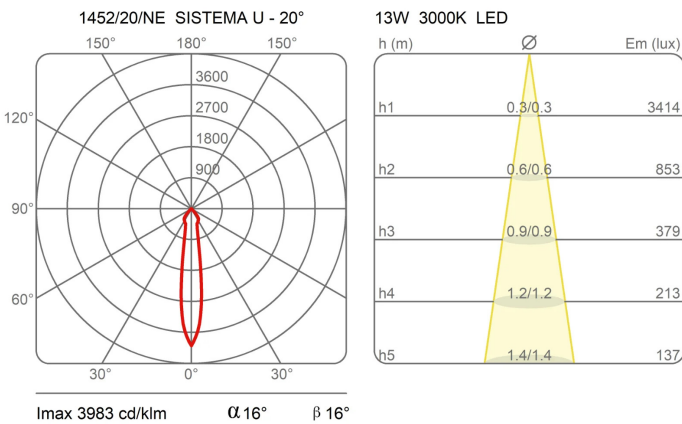

Certifications

Photometric curves